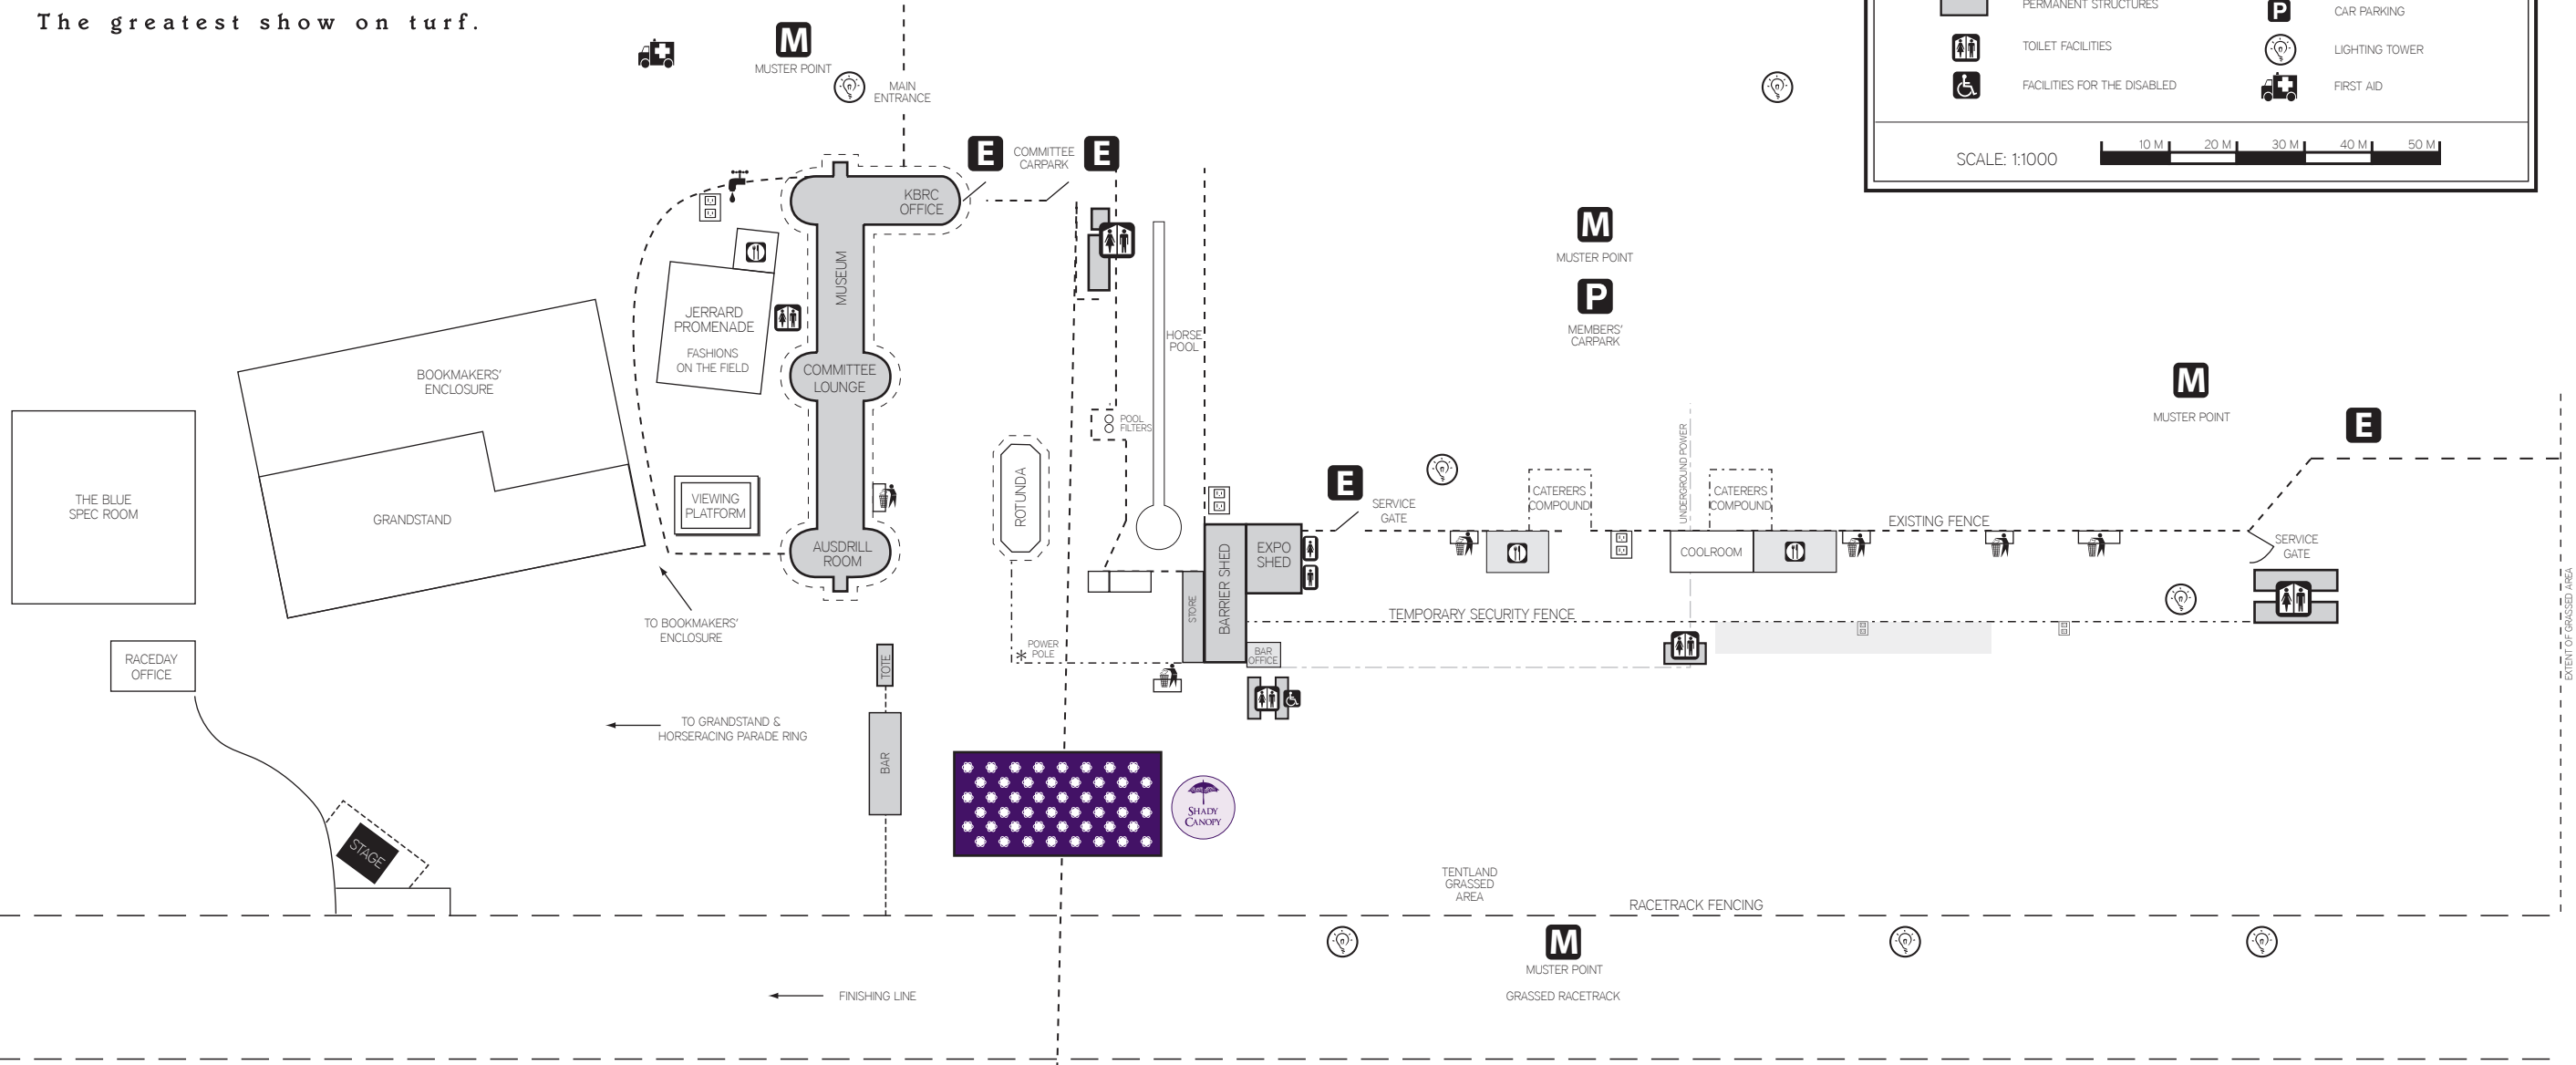

The greatest show on turf.

2017 HANNANS HANDICAP TENTLAND PLAN

MELDRUM AVENUE, KALGOORLIE-BOULDER

LEGEND

<p>----- TEMPORARY POOL FENCING</p> <p>----- PERMANENT FENCING</p> <p>----- VERANDAH PERIMETER</p> <p>----- RACETRACK FENCING</p> <p> CATERING FACILITIES</p> <p> PERMANENT STRUCTURES</p> <p> TOILET FACILITIES</p> <p> FACILITIES FOR THE DISABLED</p>	<p> WATER</p> <p> WASTE DISPOSAL</p> <p> GENERATORS</p> <p> EMERGENCY EXIT</p> <p> CAR PARKING</p> <p> LIGHTING TOWER</p> <p> FIRST AID</p>	
--	---	--

SCALE: 1:1000

EXTENT OF GRASSED AREA